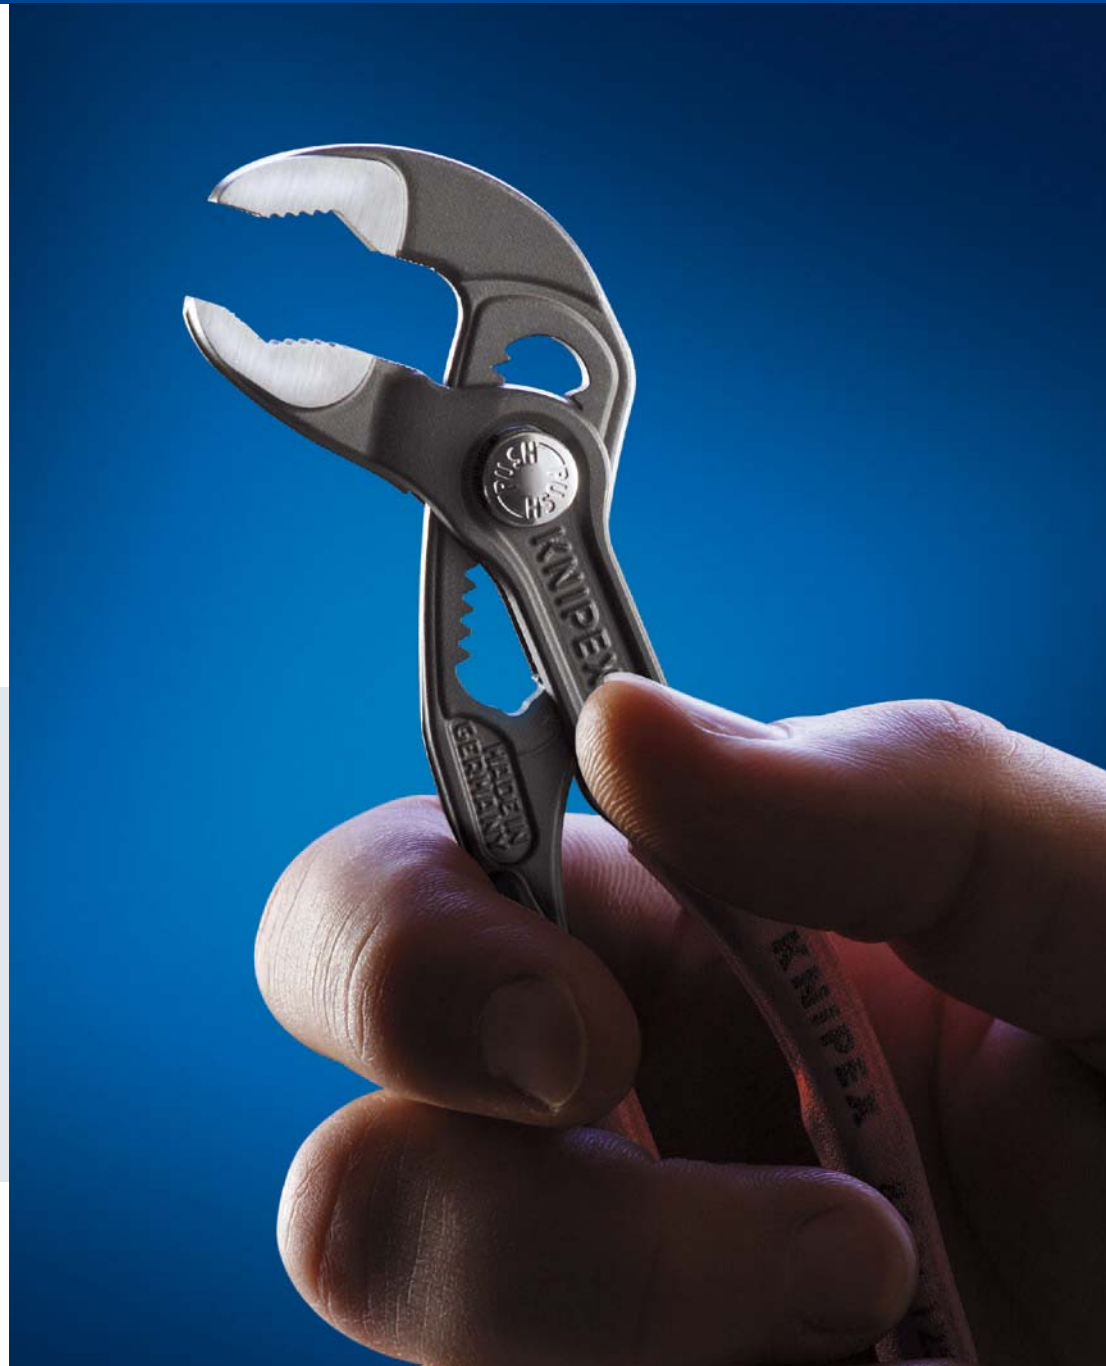

- ▶ professional tool for fine mechanical applications
- ▶ same quality and features as all Cobra® pliers
- ▶ small size, large gripping capacity up to 27 mm
- ▶ 13 adjustment positions for comfortable handling

NEW

KNIPEX Quality – Made in Germany

The smallest Cobra® for highest requirements.

As a fully fledged professional tool, the 125 mm Cobra® has all the quality and functional features the large Cobra® pliers have.

With 125 mm in length, it grips 27 mm and is easy to use even on workpieces in very confined areas.

The smallest high-tech water pump pliers ever made can be used in many different ways, for example in electro-pneumatics and precision mechanics or for assembling furniture and their fittings.

87 01 125
Illustration 1:1

125 mm of finest KNIPEX quality.

- improved accessibility in very confined areas
- fast adjustment by pushing a button, directly on the workpiece
- box joint design for high stability (double guide)
- secure catching of the hinge bolt prevents any unintentional shifting
- gripping surfaces with specially hardened teeth (approx. 61 HRC)
- self-locking prevents the pliers slipping on the workpiece
- guard protects operators' fingers being pinched
- chrome vanadium electric steel, forged, oil-hardened