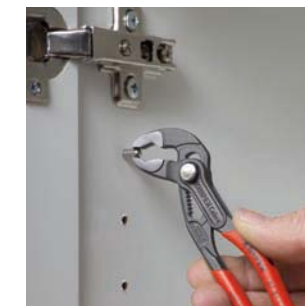

With 125 mm in length, it grips 27 mm and is easy to use even on workpieces in very confined areas.

The smallest high-tech water pump pliers ever made can be used in many different ways, for example in electro-pneumatics and precision mechanics or for assembling furniture and their fittings.

Applicable

- **in industry**
e. g. electropneumatics, precision mechanics
- **in various trades**
e. g. assembly of furniture and fittings
- **in hobbies**
e. g. model building, handicrafts
- **in sport and leisure**
e. g. bicycles and motorcycles
- **in the home and garden**

87 01 125
Illustration 1:1

125 mm of finest KNIPEX quality.

- improved accessibility in very confined areas
- fast adjustment by pushing a button, directly on the workpiece
- box joint design for high stability (double guide)
- secure catching of the hinge bolt prevents any unintentional shifting
- gripping surfaces with specially hardened teeth (approx. 61 HRC)
- self-locking prevents the pliers slipping on the workpiece
- guard protects operators' fingers being pinched
- chrome vanadium electric steel, forged, oil-hardened